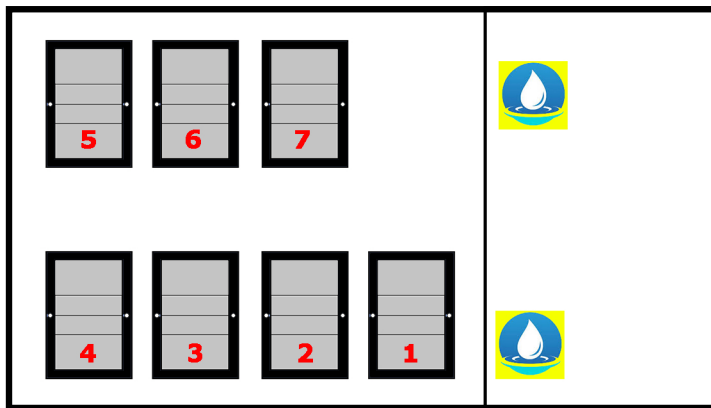

# CEVA REGIONAL CHAMPIONSHIPS OLYMPUS SPORTS CENTER

**MAIN  
ENTRANCE**

**Water Fill Stations located by Court 1 and  
in the hallways near restroom entrances**