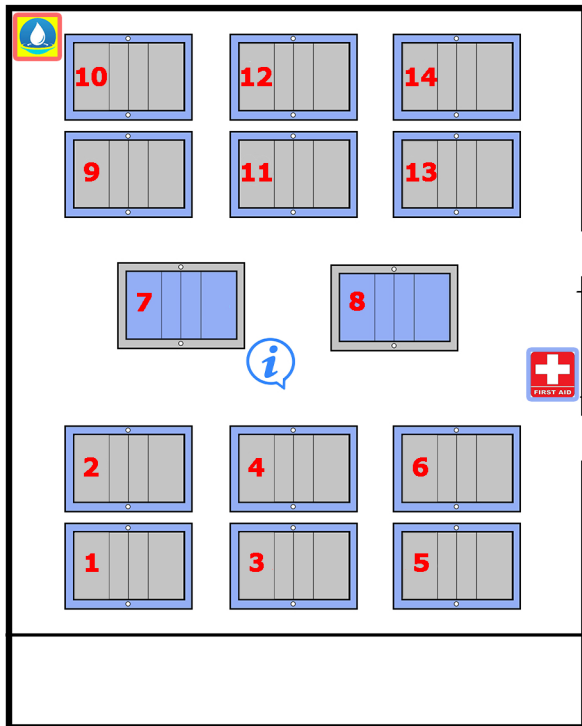

CEVA REGIONAL CHAMPIONSHIPS PORTLAND EXPO CENTER

HALL C

HALL E

HALL D

FOOD & VENDORS

ACA
SUPER BOWLS
PERFORMANCE

SPECTATOR ENTRANCE

PARTICIPANT ENTRANCE

 Information, Schedules, Lost & Found

 Water Fill Stations