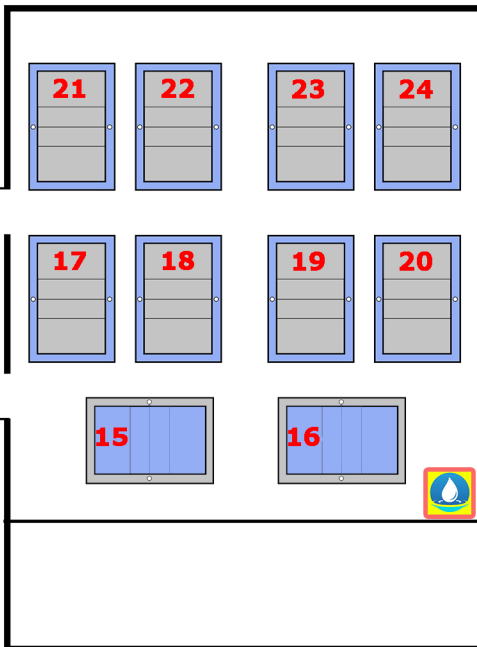

CEVA REGIONAL CHAMPIONSHIPS PORTLAND EXPO CENTER

HALL C

HALL E

HALL D

FOOD & VENDORS

ACA
SUPER BOWLS
PERFORMANCE

SPECTATOR ENTRANCE

PARTICIPANT ENTRANCE

 Information, Schedules, Lost & Found

 Water Fill Stations